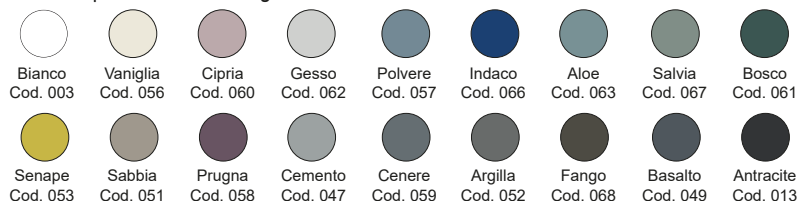

Kg. 21

Fissaggi
Fixings

Disponibile nei colori:
Available in colours:

Finitura lucida - Gloss finishing

Finitura opaca - Matt finishing

ACCESSORI

cod. 007 403

Piletta cromo CLICK-CLACK per lavabo/bidet con coperchio in ceramica
Chrome waste for washbasin/bidet with ceramic top in all colours

cod. 007 717

Piletta nero matt CLICK-CLACK per lavabo/bidet con coperchio in ceramica
Matt black waste for washbasin/bidet with ceramic top in all colours

cod. 007 718

Piletta bronzo spazzolato CLICK-CLACK per lavabo/bidet con coperchio in ceramica
Brushed bronze waste for washbasin/bidet with ceramic top in all colours