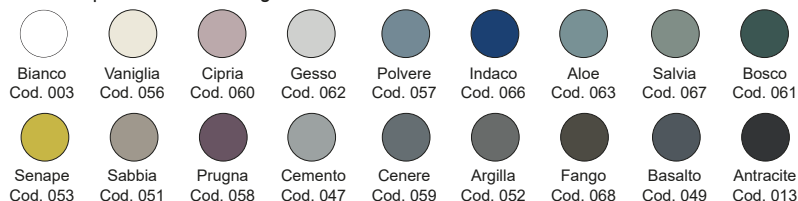

Finitura opaca - Matt finishing