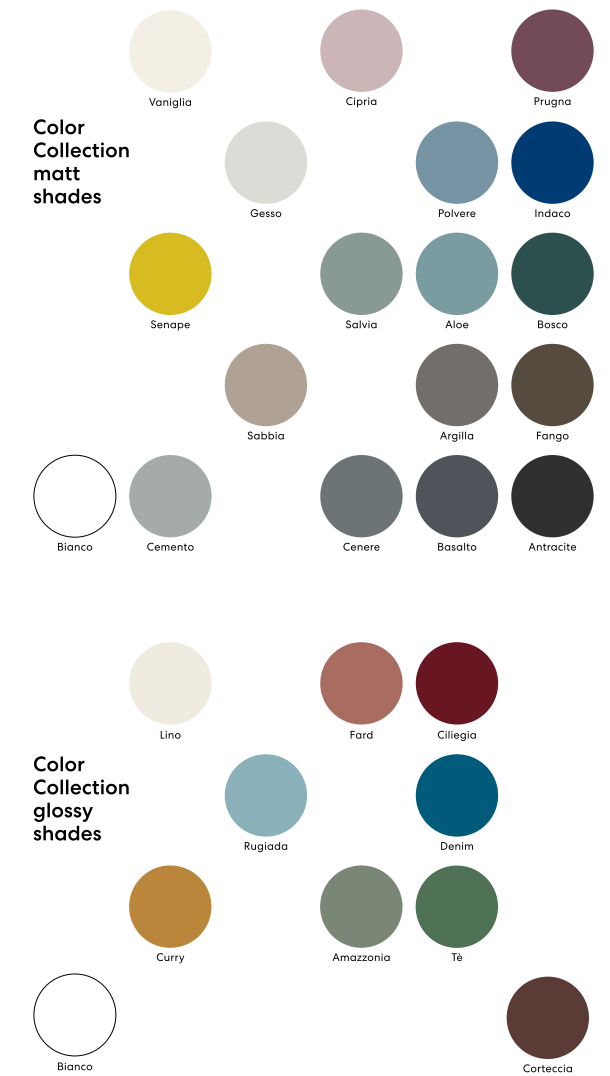

CONSOLLE 45 design Studio63

Un oggetto di uso domestico tradizionale reinterpretato in versione fortemente contemporanea, donando loro una sofisticata semplicità con una geometria circolare e funzionale che si adatta a qualsiasi forma e dimensione di ambiente con un'eleganza data da sapienti proporzioni. A traditional household object reinterpreted in a strongly contemporary version, giving them a sophisticated simplicity with a circular and functional geometry that adapts to any shape and size of room with an elegance given by skilful proportions.

DIMENSIONE

lavabo • washbasin
D45 x H 14 cm
struttura • structure
D46 x H 70 cm

PESO PRODOTTO

22,5 Kg

LAVABO

ceramica matt / ceramica gloss