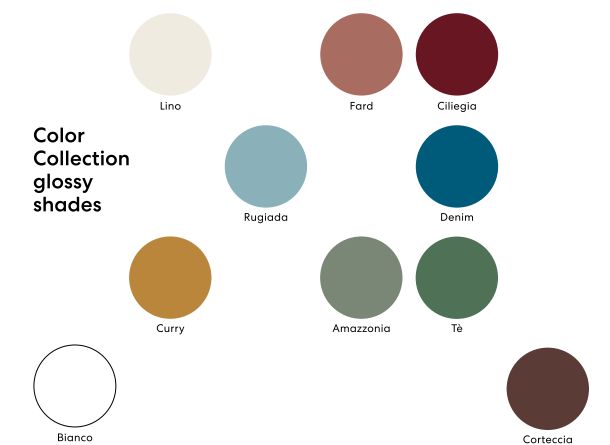

LAVABO

ceramica matt / ceramica gloss