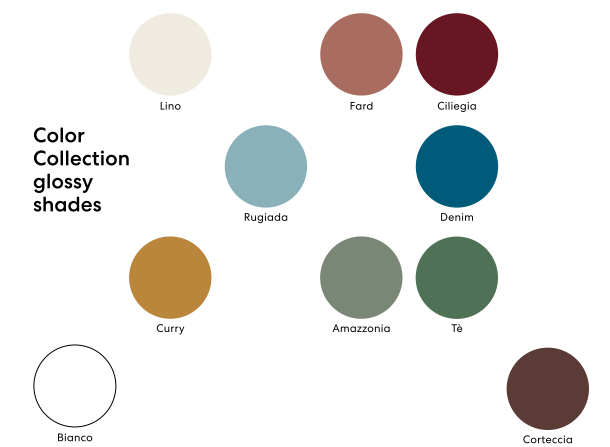

LAVABO

ceramica matt / ceramica gloss