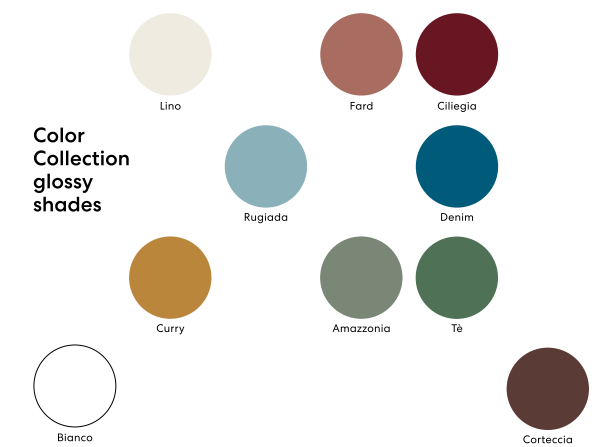

BIDET MINI LIVING design Nic studio

Un misurato equilibrio tra estetica e funzionalità è racchiuso nella morbidezza e semplicità di questo oggetto. La dimensione calibrata, unita da una profondità di soli 46 cm., rende questo prodotto funzionale e adatto a piccoli spazi. Risultato armonioso e coerente, giusta relazione tra forma e proporzione. Disponibile in tutte le finiture della Color collection. A fine balance between aesthetics and functionality is achieved in the softness and simplicity of this object. The proportionate size, combined with a depth of only 46 cm, makes this product functional and suitable for small spaces. A harmonious and coherent result, the right balance between shape and proportion. Available in all finishes of the Color collection.

DIMENSIONE

bidet • bidet
L 37 x P 46,5 x H 27 cm

PESO PRODOTTO

19 Kg

LAVABO

ceramica matt / ceramica gloss