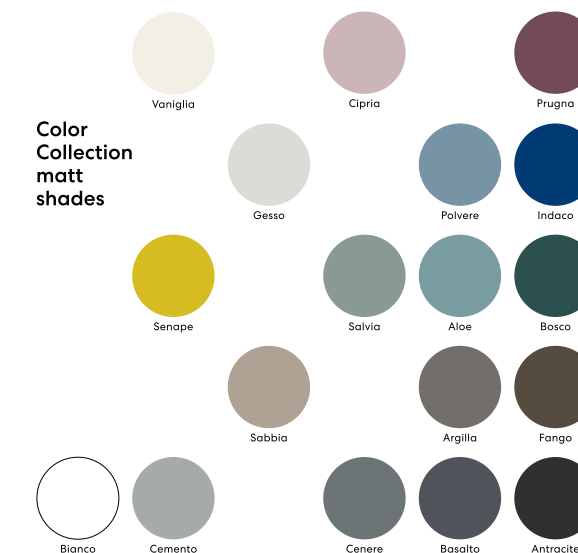

LAVABO

ceramica matt / ceramica gloss