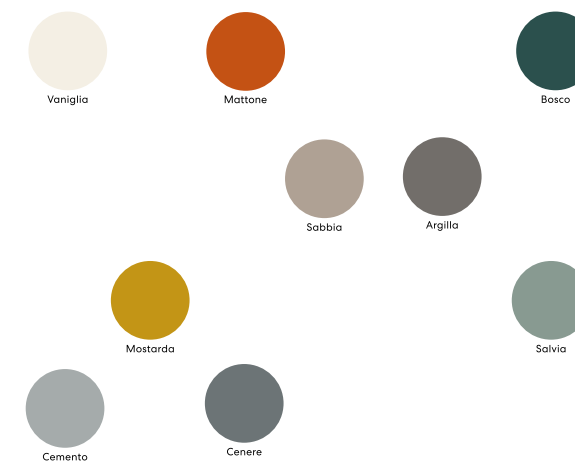

STRUTTURA

MDF laccato