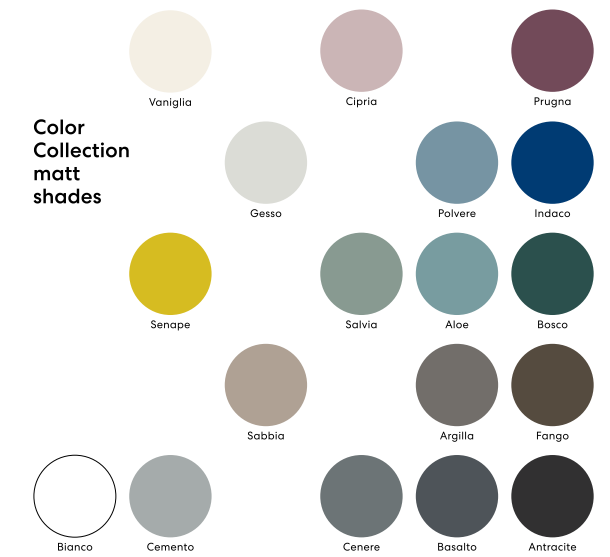

LAVABO

ceramica matt / ceramica gloss