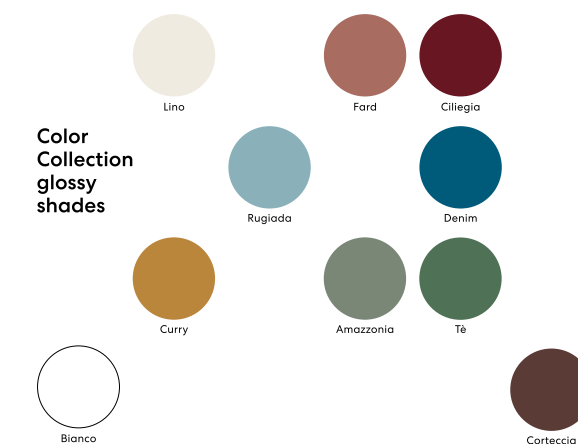

LAVABO

ceramica matt / ceramica gloss

GRIGLIA E PORTA ASCIUGAMANI

griglia / porta asciugamani