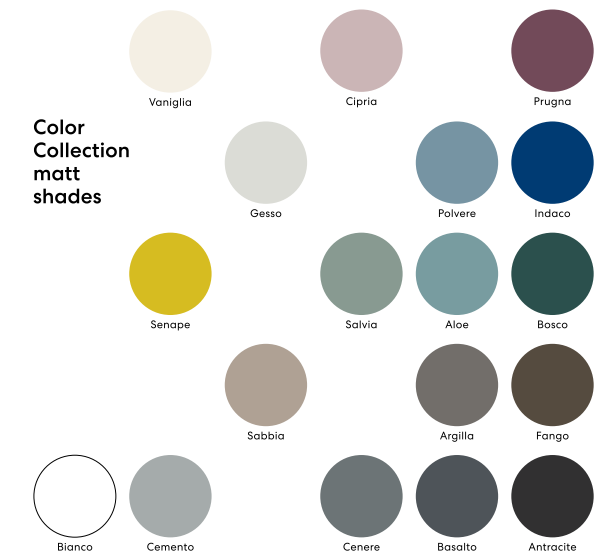

DADO

design Nic studio

Dado è la rappresentazione del perfetto equilibrio racchiuso in una forma geometrica quadrata, dalle dimensioni mini e dai bordi sottili pensato per l'istallazione in appoggio. I volumi contenuti lo integrano perfettamente in spazi compatti come toilette o piccoli bagni, senza tralasciare ergonomia e funzionalità. Dado is the representation of perfect balance enclosed in a square geometric shape, with mini dimensions and thin edges designed for countertop installation. The contained volumes integrate it perfectly into compact spaces such as toilets or small bathrooms, without neglecting ergonomics and functionality.

DIMENSIONE

lavabo • washbasin
L 25,5 x P 25,5 x H 11,5 cm

PESO PRODOTTO

4 Kg

LAVABO

ceramica matt / ceramica gloss