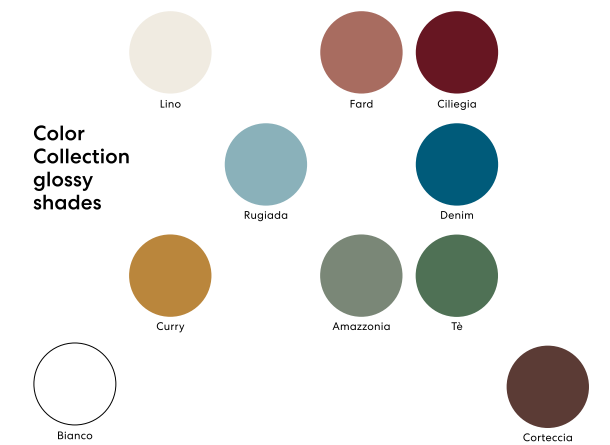

TRAMA design Studio63

La silhouette essenziale soddisfa il desiderio tra lifestyle contemporaneo e tradizione. Il lavabo in ceramica è concepito come un contenitore morbido e fluido creando al suo interno uno spazio porta oggetti. E' disponibile in tutte le nuanced della Color collection. The essential silhouette satisfies the desire between contemporary lifestyle and tradition. The ceramic washbasin is conceived as a soft and fluid container, creating an object storage space inside. It is available in all nuances of the Color collection.

DIMENSIONE

lavabo • washbasin
L 60 x P 45 x H 16 cm

PESO PRODOTTO

21 Kg

LAVABO

ceramica matt / ceramica gloss