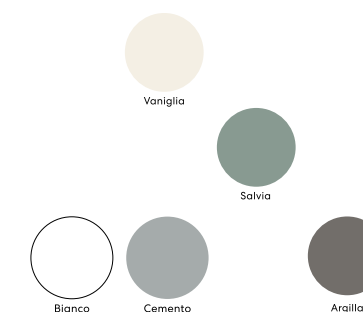

VASCA CRISTALPLANT®

ACCESSORI

griglia

L 63 x P 75 x H 5 cm

PESO

30 Kg

ACCESSORI

porta oggetti

L 42 x P 21 x H 13 cm

PESO

8 Kg