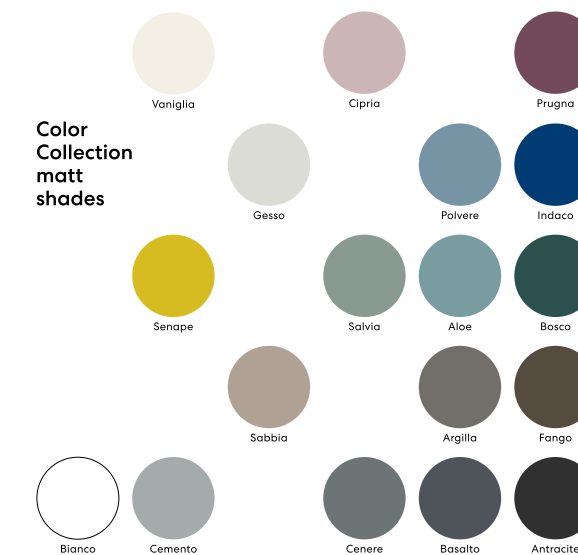

CIOTOLA design Nic studio

Piccola, compatta e geometricamente perfetta nelle proporzioni. Con il suo equilibrio e la vasta gamma di nuances (in finitura matt e gloss) , Ciotola 28 riesce a donare carattere anche a spazi ristretti, dando vita a intimi rituali di benessere. La collezione ceramica mini living esprime in un unico concept definite funzioni: minimo ingombro e massima funzionalità. Small, compact and geometrically perfect in its proportions. With its balance and wide range of nuances (in matt and gloss finish), Ciotola 28 succeeds in giving character even to small spaces, creating intimate rituals of wellness. The ceramic mini living collection expresses defined functions in a single concept: minimal space and maximum functionality.

DIMENSIONE

lavabo • washbasin
D 28 x H 11,5 cm

PESO PRODOTTO

4 Kg

LAVABO

ceramica matt / ceramica gloss