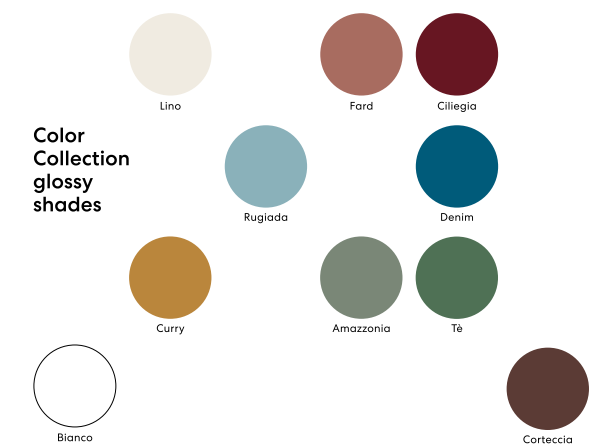

DADO

design Nic studio

Dado è la rappresentazione del perfetto equilibrio racchiuso in una forma geometrica quadrata, dalle dimensioni mini e dai bordi sottili pensato per l'istallazione in appoggio. I volumi contenuti lo integrano perfettamente in spazi compatti come toilette o piccoli bagni, senza tralasciare ergonomia e funzionalità. Dado is the representation of perfect balance enclosed in a square geometric shape, with mini dimensions and thin edges designed for countertop installation. The contained volumes integrate it perfectly into compact spaces such as toilets or small bathrooms, without neglecting ergonomics and functionality.

DIMENSIONE

lavabo • washbasin
L 25,5 x P 25,5 x H 11,5 cm

PESO PRODOTTO

4 Kg

LAVABO

ceramica matt / ceramica gloss