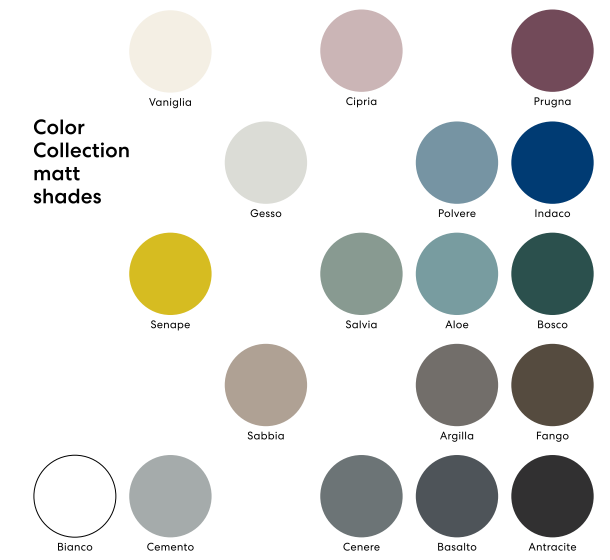

LAVABO ceramica matt / ceramica gloss