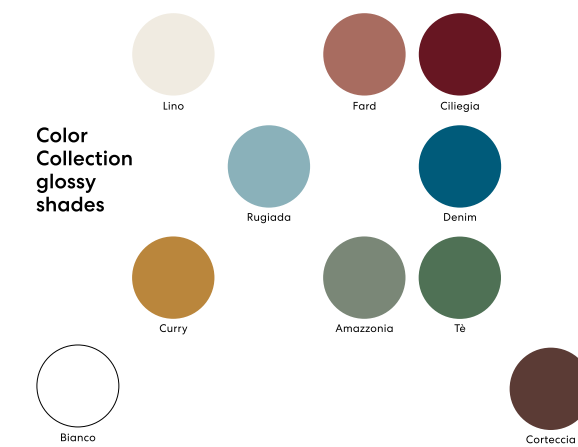

Color Collection glossy shades