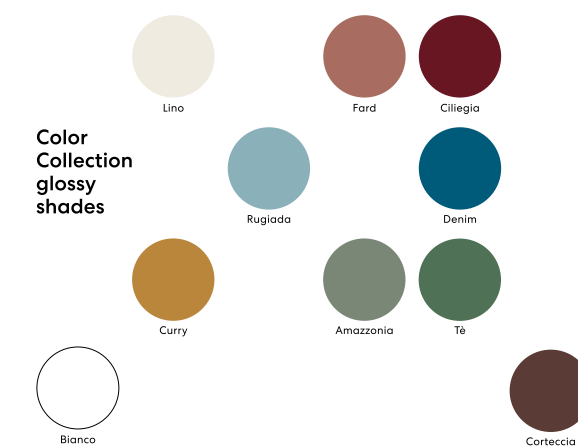

CIOTOLA design Nic studio

Piccola, compatta e geometricamente perfetta nelle proporzioni. Con il suo equilibrio e la vasta gamma di nuances (in finitura matt e gloss) , Ciotola 28 riesce a donare carattere anche a spazi ristretti, dando vita a intimi rituali di benessere. La collezione ceramica mini living esprime in un unico concept definite funzioni: minimo ingombro e massima funzionalità. Small, compact and geometrically perfect in its proportions. With its balance and wide range of nuances (in matt and gloss finish), Ciotola 28 succeeds in giving character even to small spaces, creating intimate rituals of wellness. The ceramic mini living collection expresses defined functions in a single concept: minimal space and maximum functionality.

DIMENSIONE

lavabo • washbasin
D 28 x H 11,5 cm

PESO PRODOTTO

4 Kg

LAVABO

ceramica matt / ceramica gloss