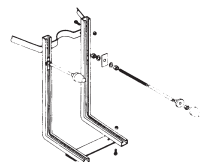

## ACCESSORI VASO

cod. 005 705

Coprivaso in termoidurente quick release  
Thermosetting seat&cover quick release

cod. 005 706

Coprivaso in termoidurente con chiusura rallentata e quick release  
Thermosetting seat&cover, quick release hinges, soft closing system

cod. 007 018

Staffe di fissaggio vaso e bidet sospeso  
Wall-mounted wc/bidet brackets